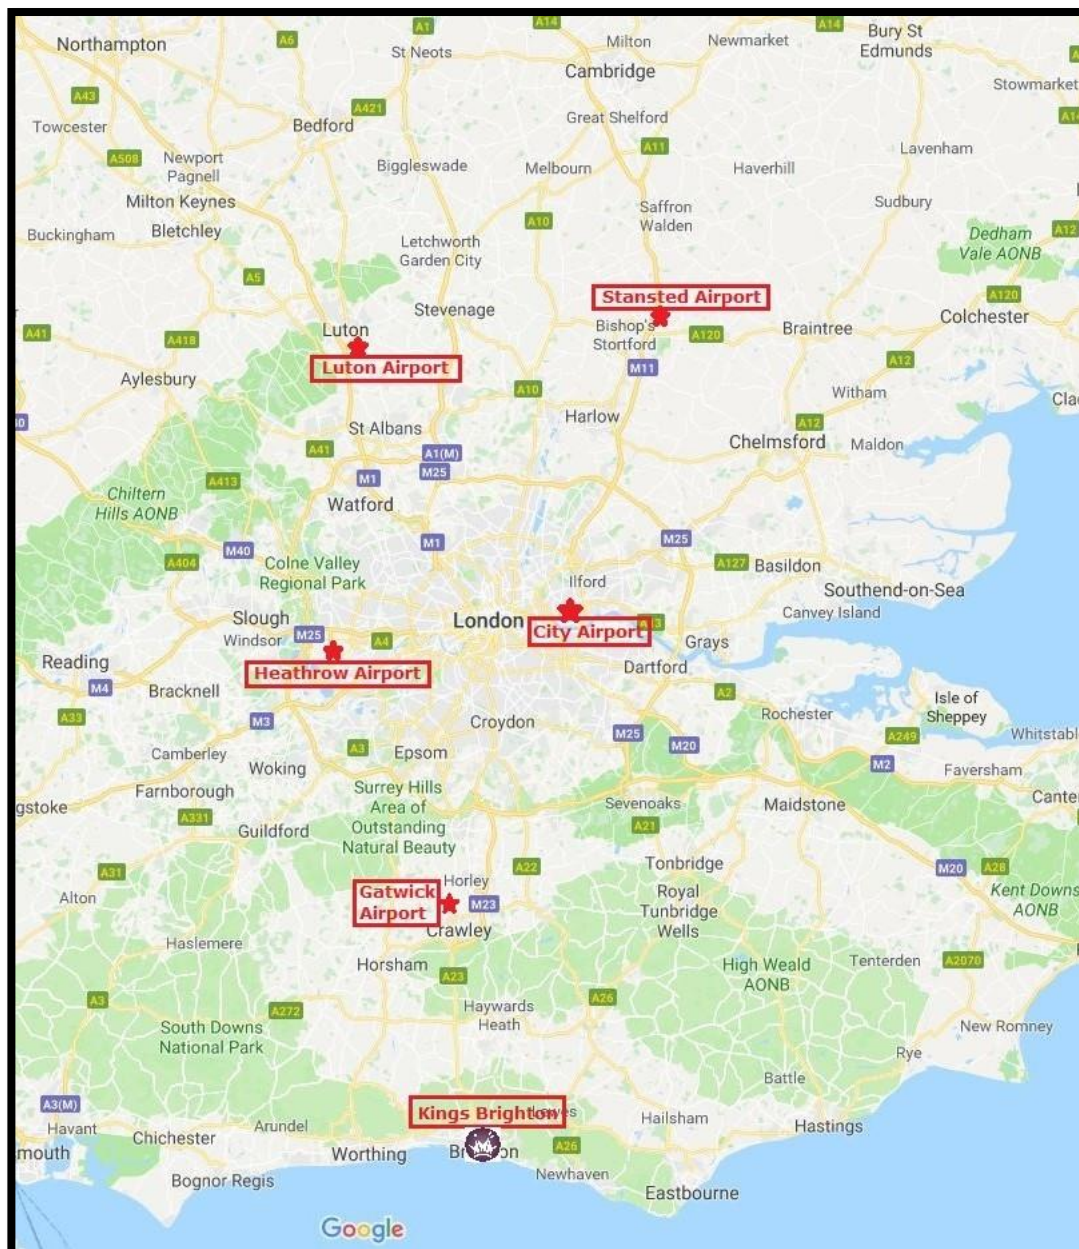

Hope you have everything you need for a smooth arrival. We look forward to seeing you at Kings Brighton!

School Information and map of nearby area

School Address:

Kings Brighton College
27-33 Ditchling Road
Brighton
BN1 4SB

+44 (0) 7769 997290

Main Airports in/near London

Kings Brighton

- to Gatwick Airport – 35 – 60 mins by car
- to Heathrow Airport – 90 – 120 mins by car
- to Central London – 90 – 100 mins by car