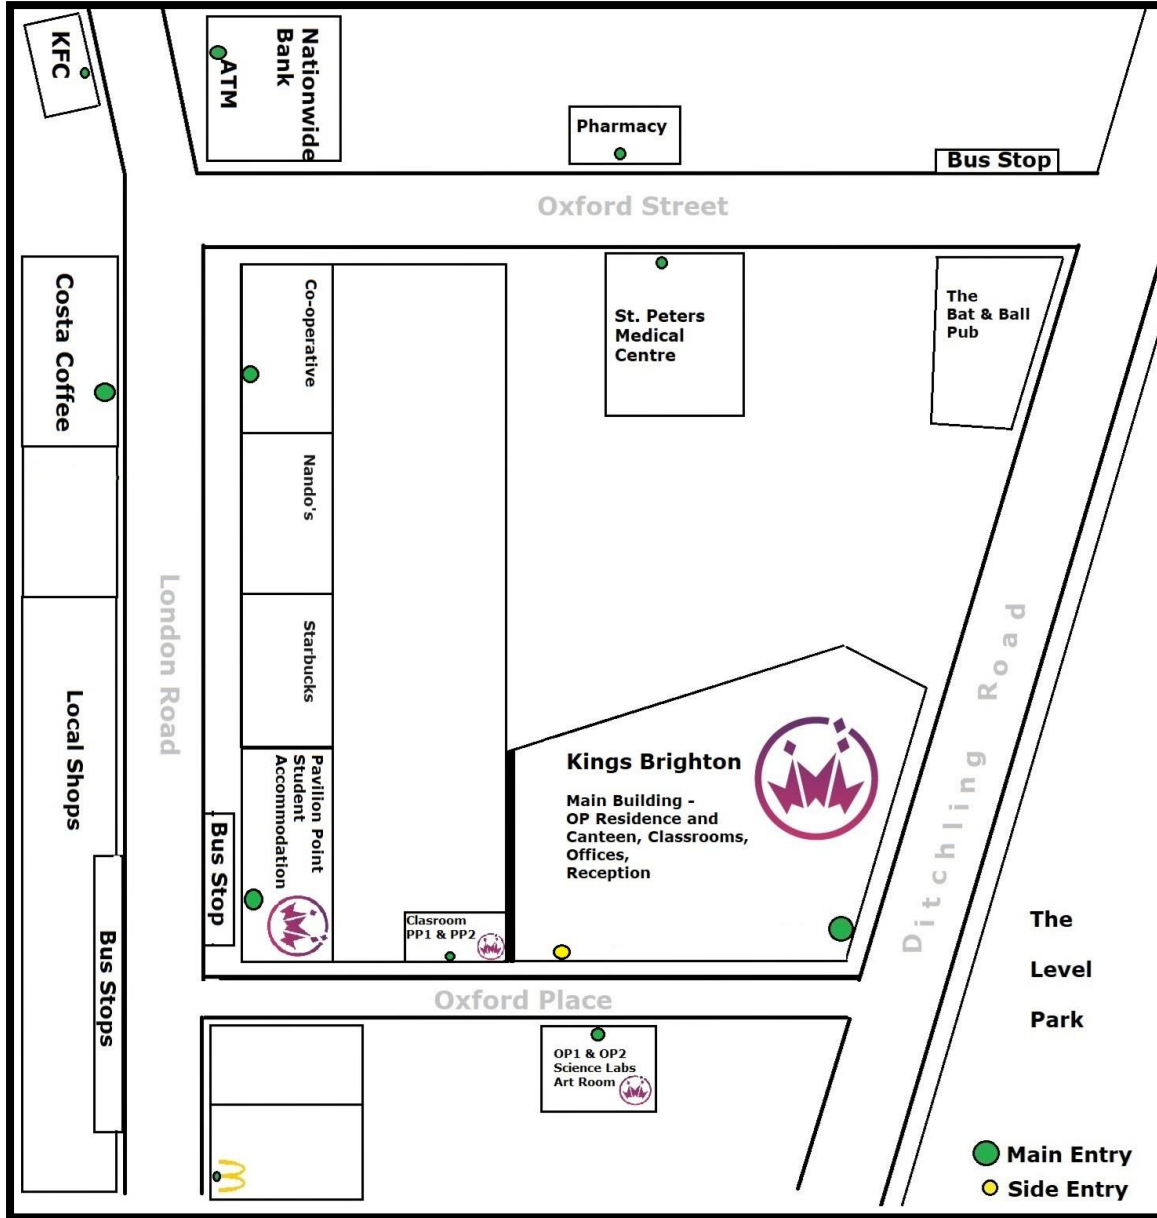

Hope you have everything you need for a smooth arrival. We look forward to seeing you at Kings Brighton!

School Information and map of nearby area

School Address:

Kings Brighton College
27-33 Ditchling Road
Brighton
BN1 4SB